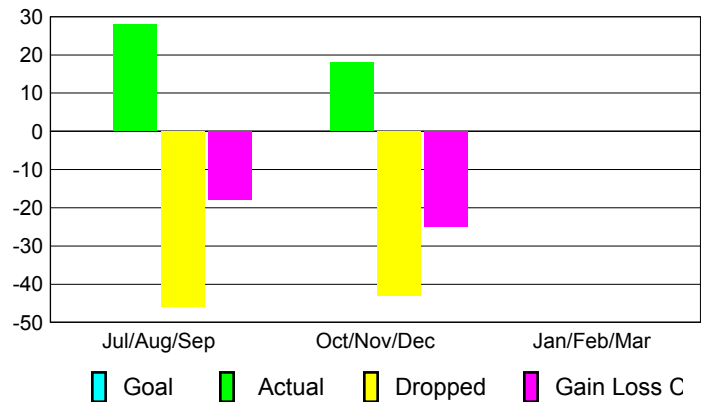

Club Results 2012-2013

Goal, New, Dropped, Gain/Loss

Comparison of Club Gain/Loss

Current Year Compared to the Previous Year

YTD Status Quo Clubs 2012-2013

Status Quo Clubs Compared to Status Quo Members

MEMBERSHIP

Membership Results
2012-2013

Membership
2011-2012

Month	Net Memb Goal	Actual New Memb	Actual Dropped Memb	Gain/Loss of Memb	Gain/Loss of Memb
Jul/Aug/Sep	0	28	-46	-18	-33
Oct/Nov/Dec	0	18	-43	-25	-19
Jan/Feb/Mar	0				-5
Totals	0	46	-89	-43	-57

Membership Results 2012-2013

Goal, New, Dropped, Gain/Loss

Comparison of Membership Gain/Loss

Current Year Compared to the Previous Year

Gender Comparison 2012-2013

Jul/Aug/Sep

Oct/Nov/Dec

Jan/Feb/Mar